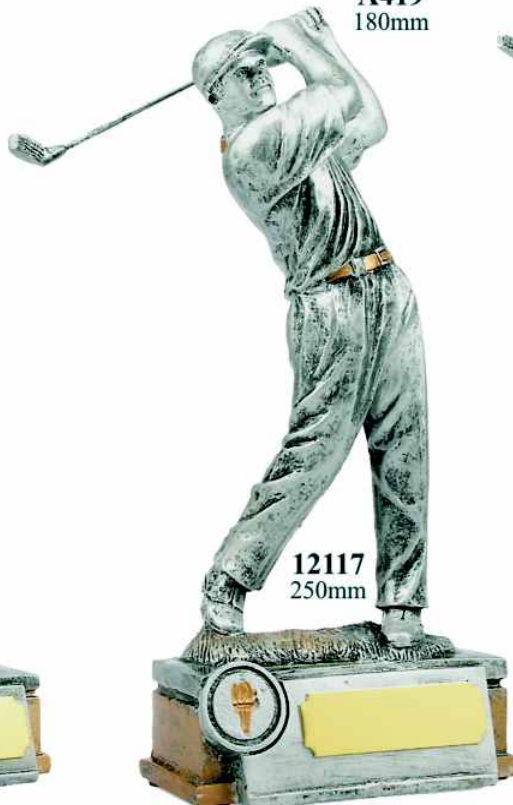

MS909G
65mm

MH909S
52mm

MH909G
52mm

MH909B
52mm

M9217
64mm

AVAILABLE
IN 2 SIZES

A421
160mm

A420
180mm

A419
180mm

26556 150mm
26656 180mm

12034
80mm

12017
210mm

12117
250mm

12217
290mm

**Corporate Awards Australia
Eric H Stewart Engraving & Awards**

C. R. Warne Trophies Pty. Ltd.