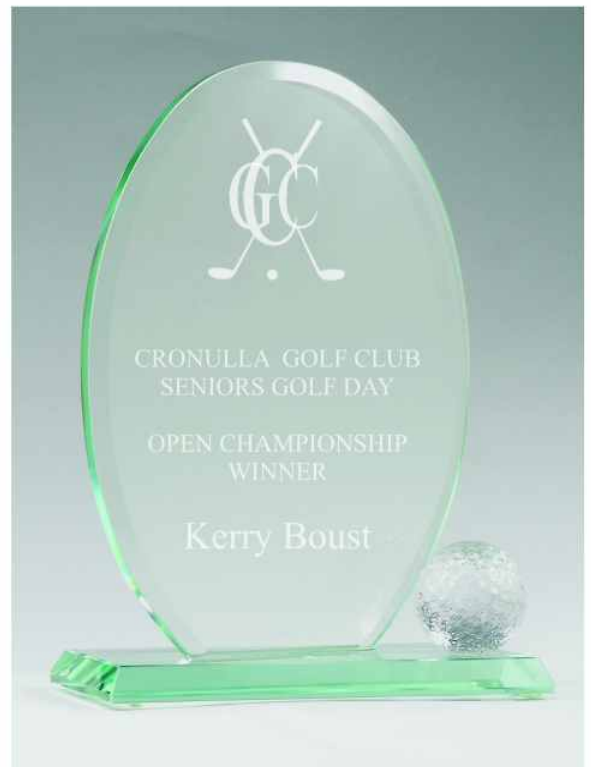

Golf Trophies for Distinction

2011/12 Edition

GD510
170mm

GG014
175mm

GG016
125mm

CL595
170x95mm

GG015
175mm

GG012
215mm